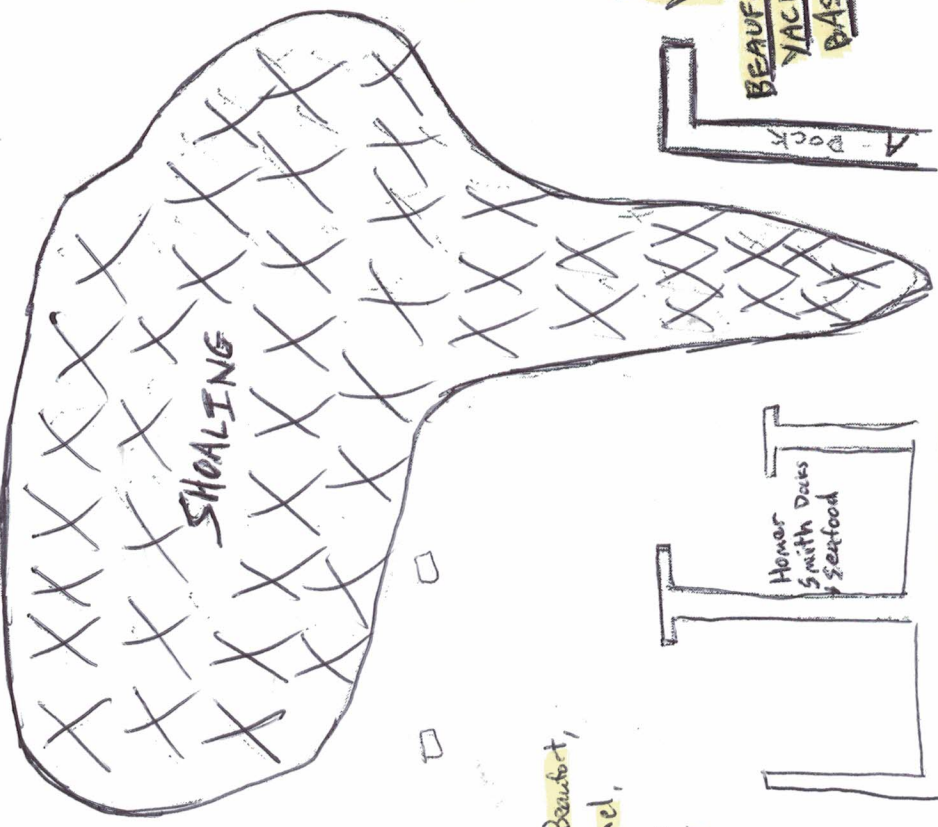

BOAT

TOWN CREEK  
HARBOR OF  
REFUGE

NORTH  
↑

Town Creek  
Marina

Red #4

Red #2

Green  
Red

GALLANTS  
CHANNEL

To Downtown Beaufort,  
Bulkhead Channel,  
Taylor Creek,  
Beaufort Inlet

Homer  
Smith Does  
Seafood

BEAUFORT  
YACHT  
BASIN

A-Dock

B-Dock

Discovery Diving

Red/green buoy

Green buoy